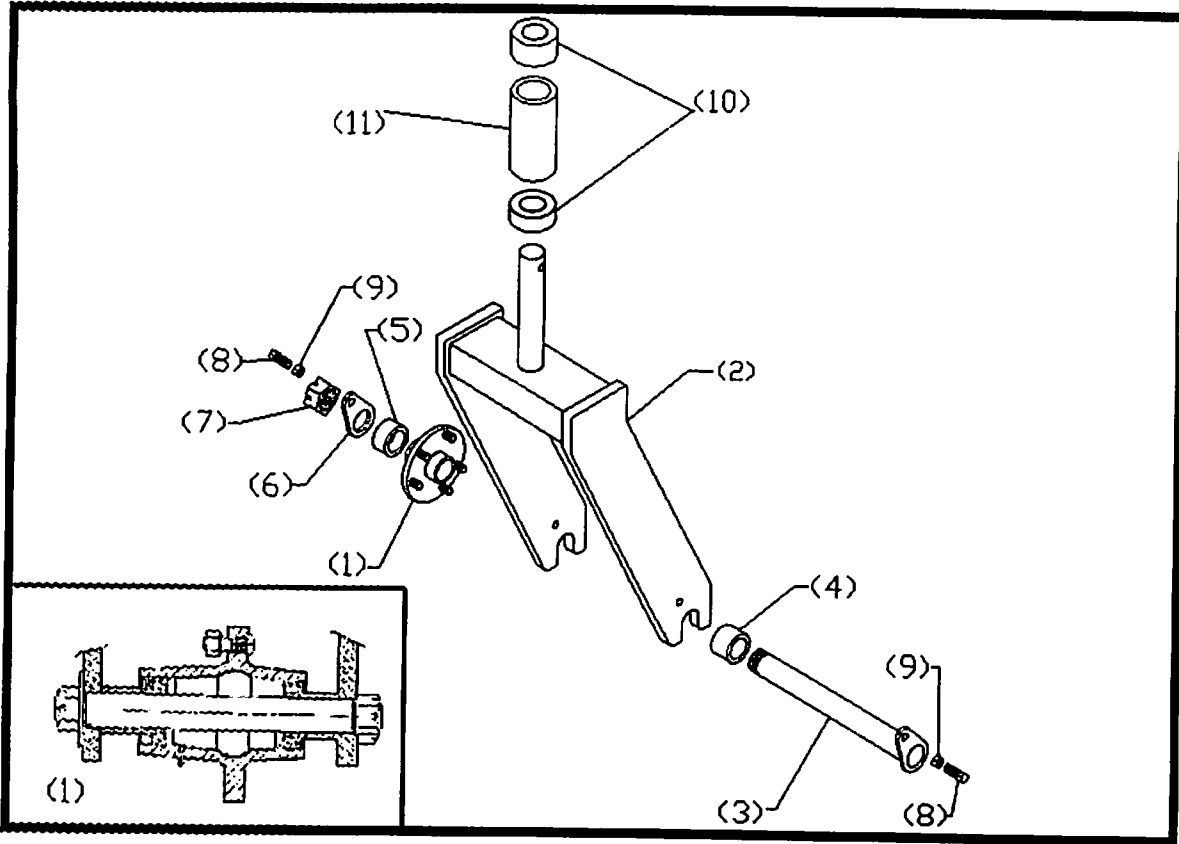

RAKE WHEEL SPRING ASSEMBLY

RAKE WHEEL SPRING ASSEMBLY

PARTS LIST

<u>Reff#</u>	<u>BMI#</u>	<u>Description</u>	<u>Qty.</u>
1	16095	Spring	12
2	16100	Pull Spring Retainer Guide	12
3	16101	Pull Spring Guide Pivot	12
4	16493	Spring Rod	12
5	10176	5/8" NC Nut	24
6	16494	Spring Yoke	12
7	16495	Spring Assembly Clevis	12
8	10302	Roll Pin 3/8" x 1 1/4"	24
9	16652	Spring Slide Rod Washer	24
10	16290	Spring Pivot Bushing	24
11	14460	1/2" x 1" NC Bolt	24
Not Shown	14638	1/2" x 1 3/4" NC Bolt	12
Not Shown	14443	1/2" NC Locknut	12
Not Shown	13790	1/2" Flat Washer	24

CASTER ASSEMBLY

CASTER ASSEMBLY

PARTS LIST

<u>Ref#</u>	<u>BMI#</u>	<u>Description</u>	<u>Qty.</u>
1		Caster Hub Assembly (Page 18)	2
2	16114	Caster Forks	2
3	16135	Caster Axle	2
4	16486	Caster Axle Spacer B	2
5	16485	Caster Axle Spacer A	2
6	16144	Caster Axle Hanger	2
7	16087	1 1/4" NF Castle Nut	2
8	16040	3/8" x 1 3/4" NC Bolt	4
9	13802	3/8" NC Locknut	4
Not Shown	16097	Caster Wheel Pivot Bushing	4
Not Shown	16404	Caster Pivot Bushing Spacer	2
Not Shown	16364	Self Tapping Grease Zerk	2
Not Shown	10302	3/16" x 1 1/4" Roll Pin	2