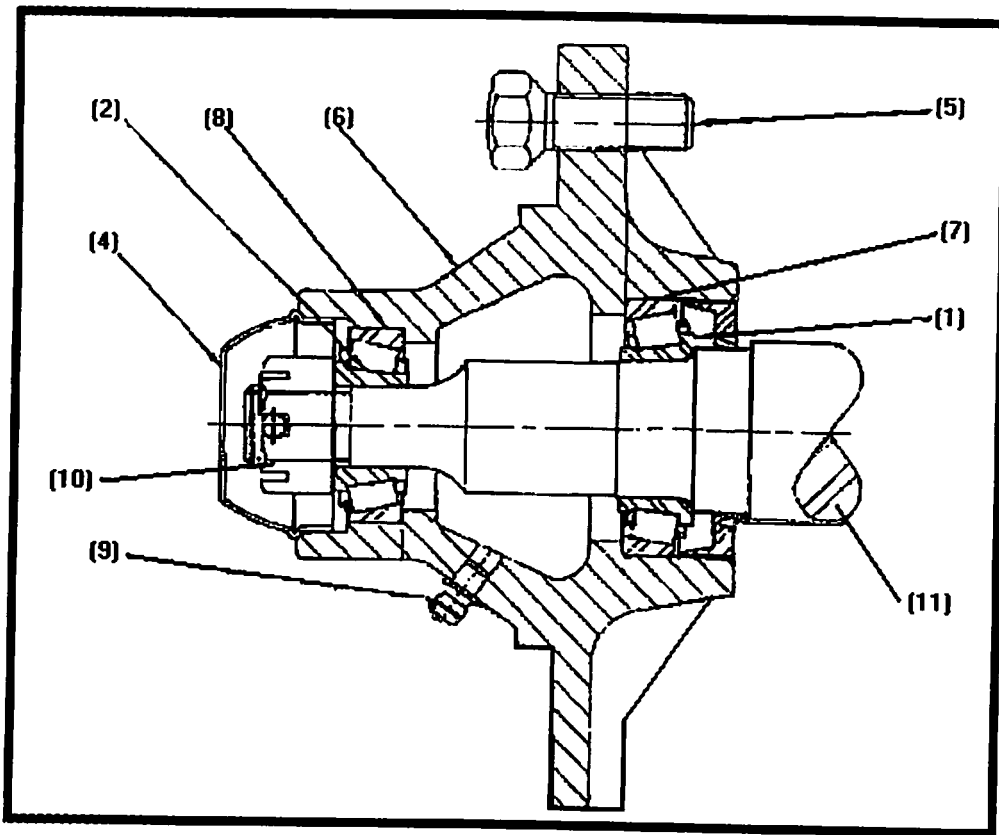

RAKE WHEEL ASSEMBLY

RAKE WHEEL ASSEMBLY

PARTS LIST

<u>Ref#</u>	<u>BMI#</u>	<u>Description</u>	<u>Qty.</u>
	16173	Left Rake Wheel (Serial # VR2569 and below)	6
	16766	Left Rake Wheel (Serial # VR2570 and above)	6
	16174	Right Rake Wheel (Serial #VR2569 and below)	6
	16767	Right Rake Wheel (Serial #VR2570 and above)	6
1	16092	Tines	480
2	16222	Outer Ring (Serial # VR2569 and below)	12
	16788	Outer Ring (Serial # VR2570 and above)	12
3	16498	Center Disk (Serial # VR2569 and below)	12
	16789	Center Disk (Serial # VR2570 and above)	12
Not Shown	13802	3/8" NC Locknut	480
Not Shown	16388	3/8" x 1 1/4" NC Carriage Bolt (Serial # VR 2569 and below)	480
Not Shown		3/8" x (Serial # VR 2570 and above)	480
4	16499	Tooth clip	480
Not Shown	16224	Wind guard	12

RAKE WHEEL ARM ASSEMBLY

RAKE WHEEL ARM ASSEMBLY

PARTS LIST

<u>Ref#</u>	<u>BMI#</u>	<u>Description</u>	<u>Qty.</u>
1		Rake Wheel Arm Hub Assembly (Page 21)	12
2	16125	Left Rake Wheel Arm	6
	16126	Right Rake Wheel Arm	6
3		Rake Wheel Spring Assembly (Page 16)	12
Not Shown	16651	Rake Wheel Arm Washer	12
Not Shown	15872	1/4" x 2" Roll Pin	12

HUB ASSEMBLY (REAR FRAME)

HUB ASSEMBLY (REAR FRAME)

PARTS LIST

<u>Ref#</u>	<u>BMI#</u>	<u>Description</u>	<u>Qty.</u>
1	10082	Inner Cone	2
2	16305	Outer Cone	2
3	16306	Seal	2
4	16308	Dust Cap	2
5	16307	Wheel Bolt	2
6	16724	Hub w/Cups	10
7	10083	Inner Cup	2
8	16304	Outer Cup	2
9	16364	Self Tapping Grease Zerk	2
10	16358	3/4" Castle Nut NF	2
Not Shown	11669	Cotter Pin 3/16" x 1 1/4"	2
11	16323	Rear Wheel Spindle	2