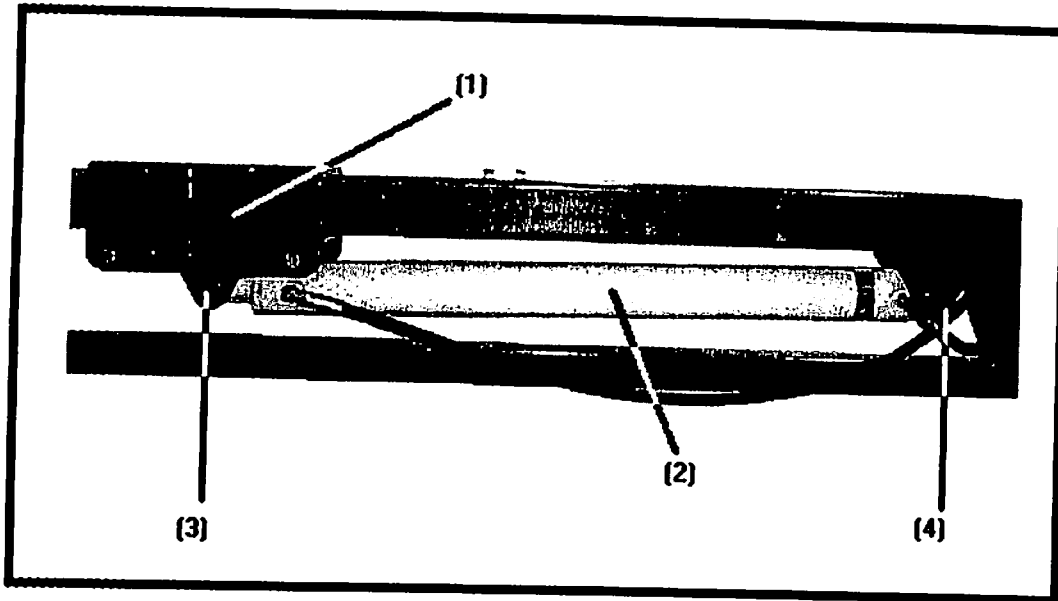

REAR SLIDE ASSEMBLY

REAR SLIDE ASSEMBLY

PARTS LIST

<u>Ref#</u>	<u>BMI#</u>	<u>Description</u>	<u>Qty.</u>
1		Rear Slide (Page 5)	1
2	16301	Hydraulic Cylinder - Main (Page 22)	1
3	16140	Ram End Cylinder Pin	1
4	16139	Butt End Cylinder Pin	1
Not Shown	10580	1/4" x 2" Cotter Pin	2