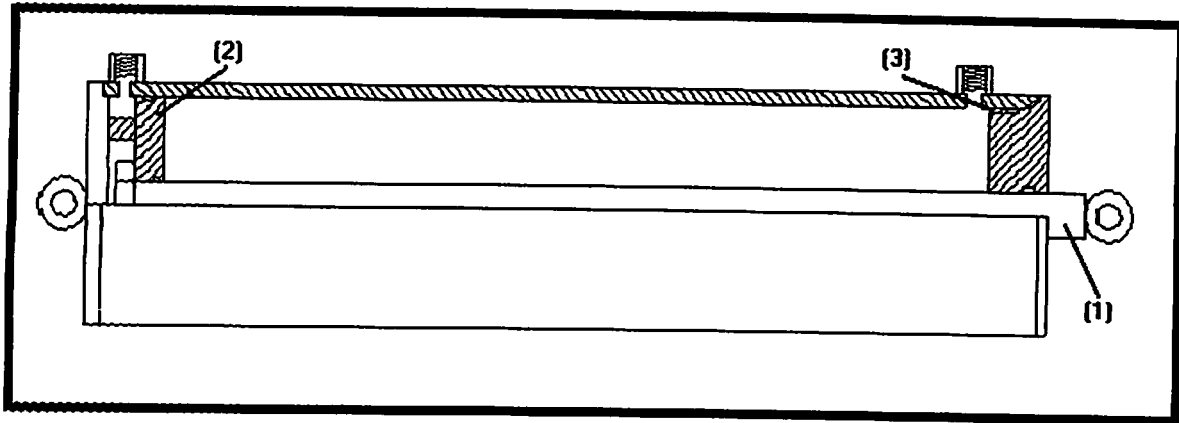

HYDRAULIC CYLINDER (MAIN)

HYDRAULIC CYLINDER (MAIN)

PARTS LIST

<u>Ref#</u>	<u>BMI#</u>	<u>Description</u>	<u>Qty.</u>
	16301	Hydraulic Cylinder Assembly	
1	16399	Main Cylinder Shaft	1
2	16598	Piston	1
3	16596	Gland	1
Not Shown	16396	Seal Kit	1