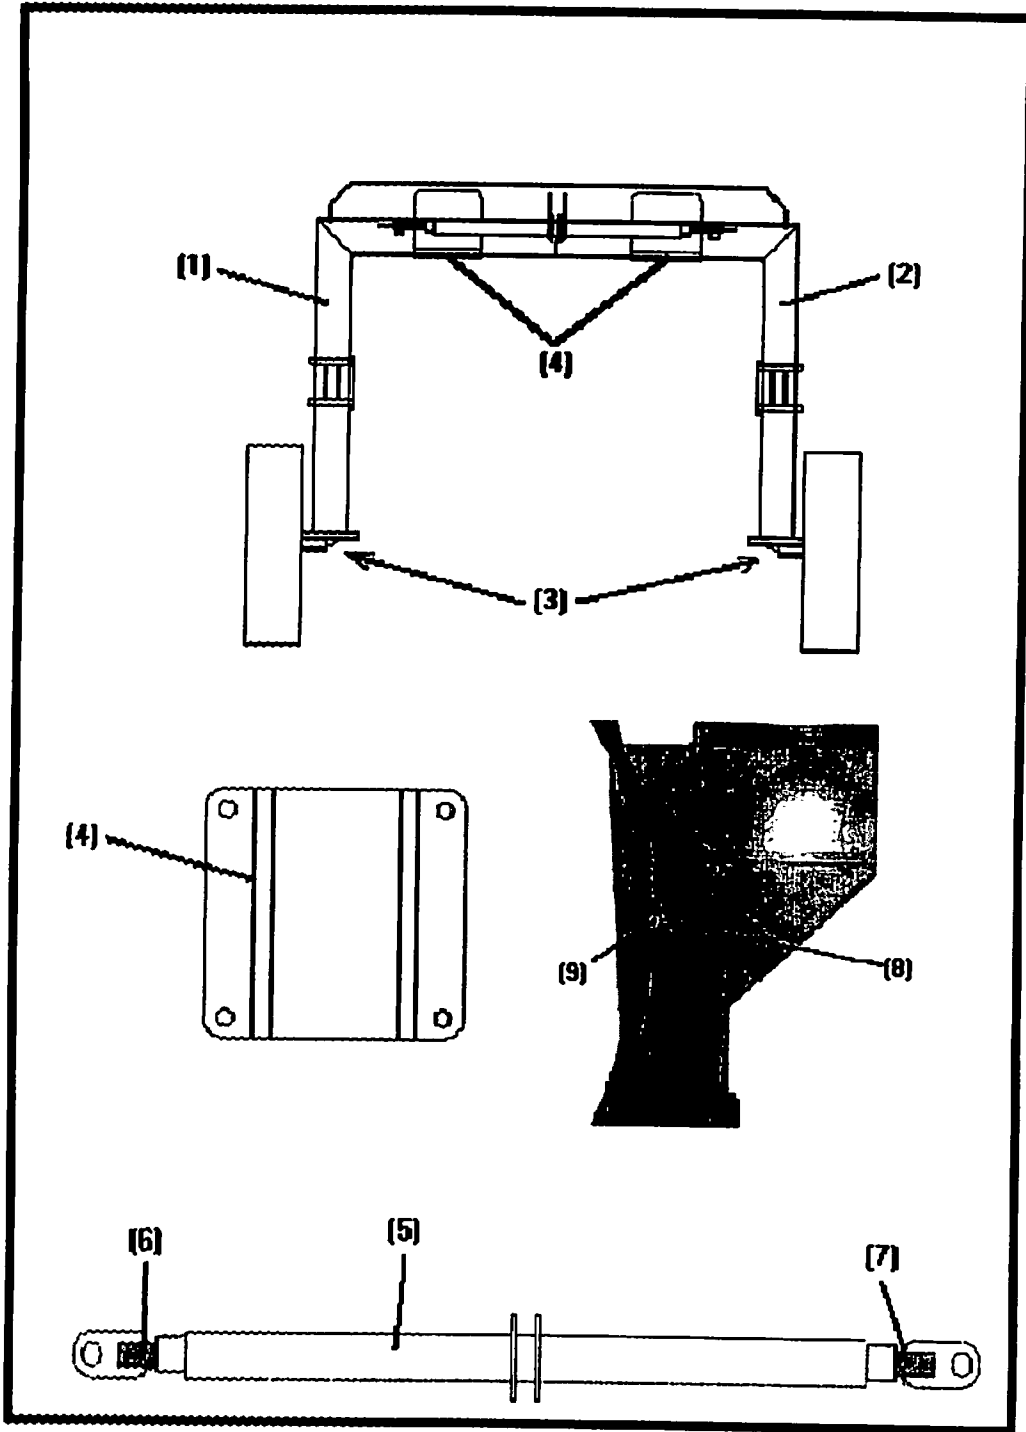

MAIN FRAME, WHEELS, SCISSOR ARMS AND TRANSPORT LINKS

MAIN FRAME, WHEELS, SCISSOR ARMS AND TRANSPORT LINKS

PARTS LIST

<u>Ref#</u>	<u>BMI#</u>	<u>Description</u>	<u>Qty.</u>
1	16103	Main Hitch Beam	1
2	16102	Gooseneck (Serial# VR2569 and below)	1
	16532	Gooseneck (Serial# VR2570 and above)	1
Not Shown	14467	5/8" x 1 3/4" NC Bolt	9
Not Shown	11614	5/8" NC Serrated Flange Nut	9
3	14408	Telescoping Jack	1
Not Shown	11785	Jack Pin (w/ hairpin)	1
5	16123	Front Scissor Arm	2
6	16124	Rear Scissor Arm	2
7	16077	Wheel Assembly	4
Not Shown	16078	Tire	4
Not Shown	16079	Rim, Yellow	4
Not Shown	16333	VR1214 Decal kit	1
Not Shown	16424	Decal -- Bale King	2
Not Shown	16425	Decal -- VR1214	2
Not Shown	16426	Front Left Decal - /////	1
Not Shown	16427	Front Right Decal - \\\\\\\	1
Not Shown	16428	Rear Left Decal - \\\\\\\	1
Not Shown	16429	Rear Right Decal - /////	1
8	16528	Transport Link Slide	2
9	16530	Transport Link Sleeve	2
Not Shown	16339	Transport Link Pins (w/ hairpins)	6
Not Shown	16526	Transport Link Mount (Serial# VR2539 and below)	1
Not Shown	16531	Transport Link Mount U-bolt	2
Not Shown	10271	3/8" NC Serrated Flange Nut	4

REAR FRAME ASSEMBLY

REAR FRAME ASSEMBLY

PARTS LIST

<u>Ref#</u>	<u>BMI#</u>	<u>Description</u>	<u>Qty.</u>
1	16104	Left Rear Frame	1
2	16105	Right Rear Frame	1
3	16129	Rear Axle Mount	2
Not Shown	14467	5/8" x 1 3/4" NC Bolt	8
Not Shown	11614	5/8" NC Serrated Flange Nut	8
4	16142	Rear Frame Clamp Plate	2
Not Shown	14467	5/8" x 1 3/4" NC Bolt	8
Not Shown	13792	5/8" Lock Washer	8
Not Shown	10176	5/8" NC Nut	8
5	16141	Main Ratchet Jack Body	1
6	16487	Left Ratchet Jack Rod	1
7	16488	Right Ratchet Jack Body	1
Not Shown	16489	Ratchet Jack Pin	2
Not Shown	10580	1/4" X 2" Cotter Pin	2
8	16490	Hose Clip	2
9	13802	3/8" NC Locknut	2