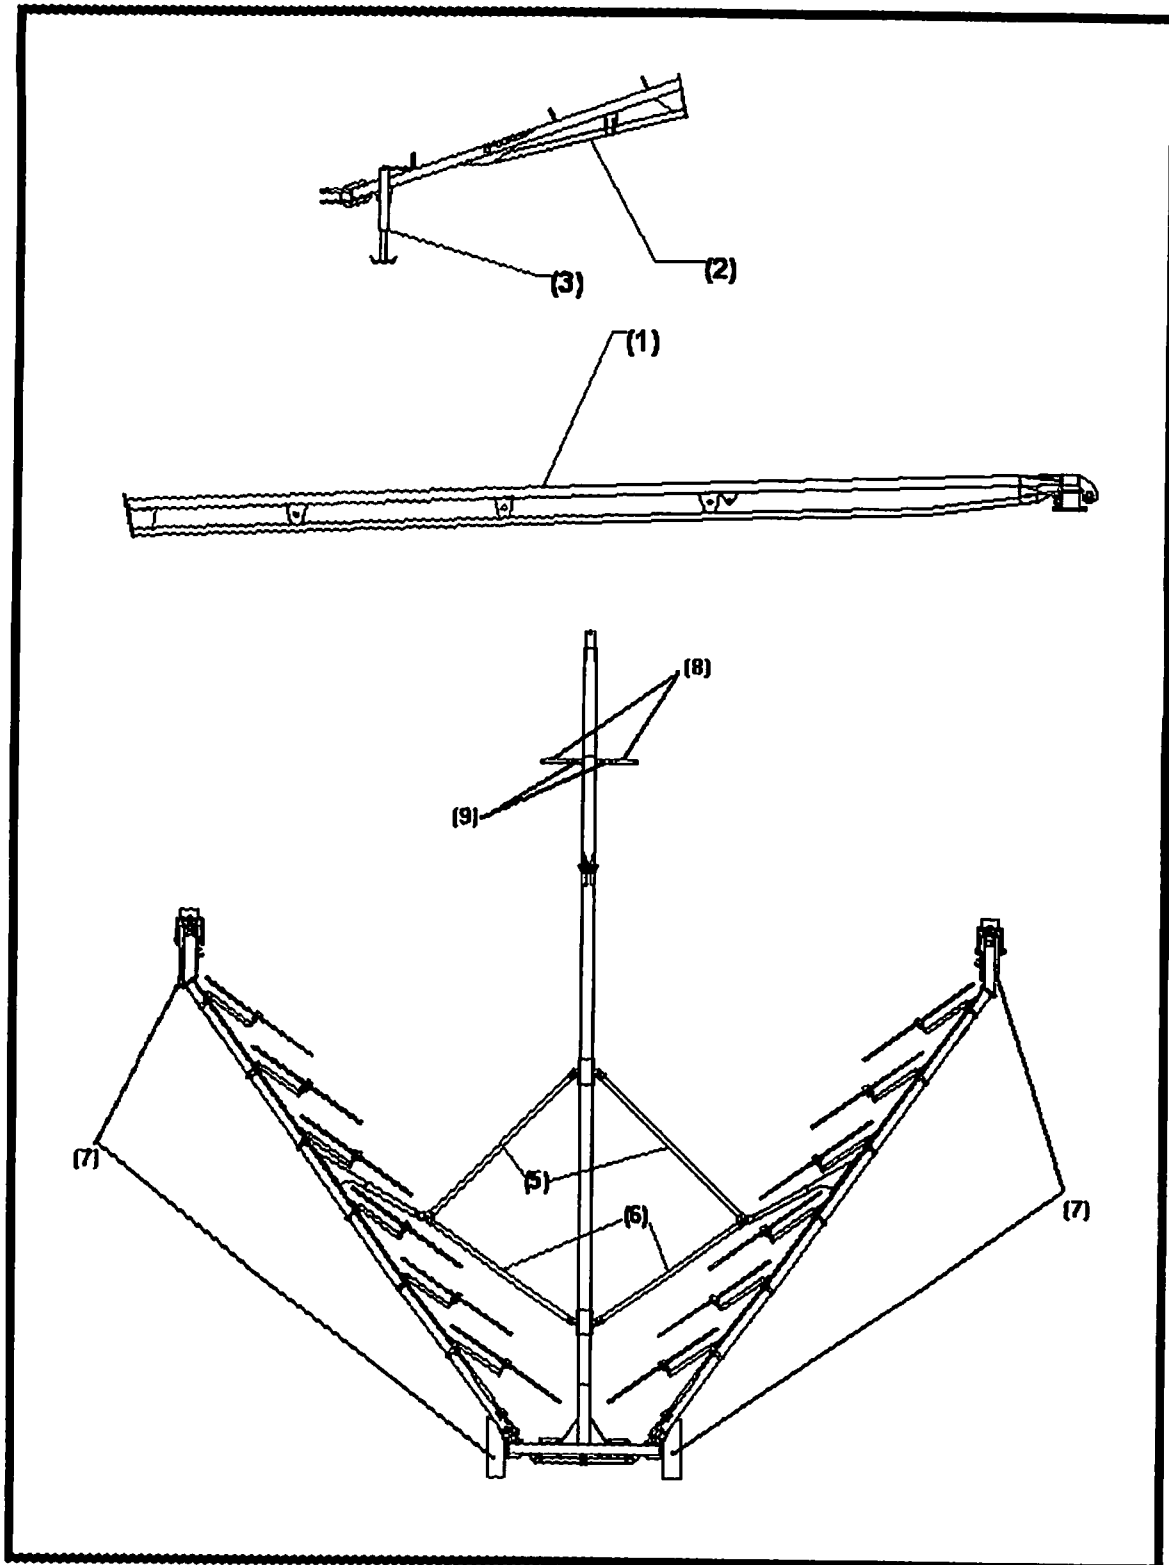

PHONE: (306) 745-2711

FAX: (306) 745-3364

TABLE OF CONTENTS

BALE KING V-RAKE VR1214

MAIN FRAME, WHEELS, SCISSOR ARMS AND TRANSPORT LINKS.....	1 - 2
REAR FRAME ASSEMBLY.....	3 - 4
RAKE ARM ASSEMBLY.....	5 - 6
LIFT ROD ASSEMBLY.....	7 - 8
FRAME SLIDES.....	9
REAR SLIDE ASSEMBLY.....	10
CASTER BRAKE ASSEMBLY.....	11
RAKE WHEEL SPRING ASSEMBLY.....	12
CASTER ASSEMBLY.....	13
RAKE WHEEL ASSEMBLY.....	14
RAKE WHEEL ARM ASSEMBLY.....	15 - 16
HUB ASSEMBLY (REAR FRAME).....	17
HUB ASSEMBLY (CASTER).....	18
HUB ASSEMBLY (RAKE WHEEL ARM).....	19
HYDRAULIC CYLINDER (MAIN).....	20
HYDRAULIC CYLINDER (LIFT ROD).....	21
HYDRAULIC SCHEMATICS.....	22
14 WHEEL EXTENSION PARTS.....	23 - 24

MAIN FRAME, WHEELS, SCISSOR ARMS AND TRANSPORT LINKS

MAIN FRAME, WHEELS, SCISSOR ARMS AND TRANSPORT LINKS

PARTS LIST

<u>Ref#</u>	<u>BMI#</u>	<u>Description</u>	<u>Qty.</u>
1	16103	Main Hitch Beam	1
2	16102	Gooseneck (Serial# VR2569 and below)	1
	16532	Gooseneck (Serial# VR2570 and above)	1
Not Shown	14467	5/8" x 1 3/4" NC Bolt	9
Not Shown	11614	5/8" NC Serrated Flange Nut	9
3	14408	Telescoping Jack	1
Not Shown	11785	Jack Pin (w/ hairpin)	1
5	16123	Front Scissor Arm	2
6	16124	Rear Scissor Arm	2
7	16077	Wheel Assembly	4
Not Shown	16078	Tire	4
Not Shown	16079	Rim, Yellow	4
Not Shown	16333	VR1214 Decal kit	1
Not Shown	16424	Decal -- Bale King	2
Not Shown	16425	Decal -- VR1214	2
Not Shown	16426	Front Left Decal - /////	1
Not Shown	16427	Front Right Decal - \\\\\\\	1
Not Shown	16428	Rear Left Decal - \\\\\\\	1
Not Shown	16429	Rear Right Decal - /////	1
8	16528	Transport Link Slide	2
9	16530	Transport Link Sleeve	2
Not Shown	16339	Transport Link Pins (w/ hairpins)	6
Not Shown	16526	Transport Link Mount (Serial# VR2539 and below)	1
Not Shown	16531	Transport Link Mount U-bolt	2
Not Shown	10271	3/8" NC Serrated Flange Nut	4