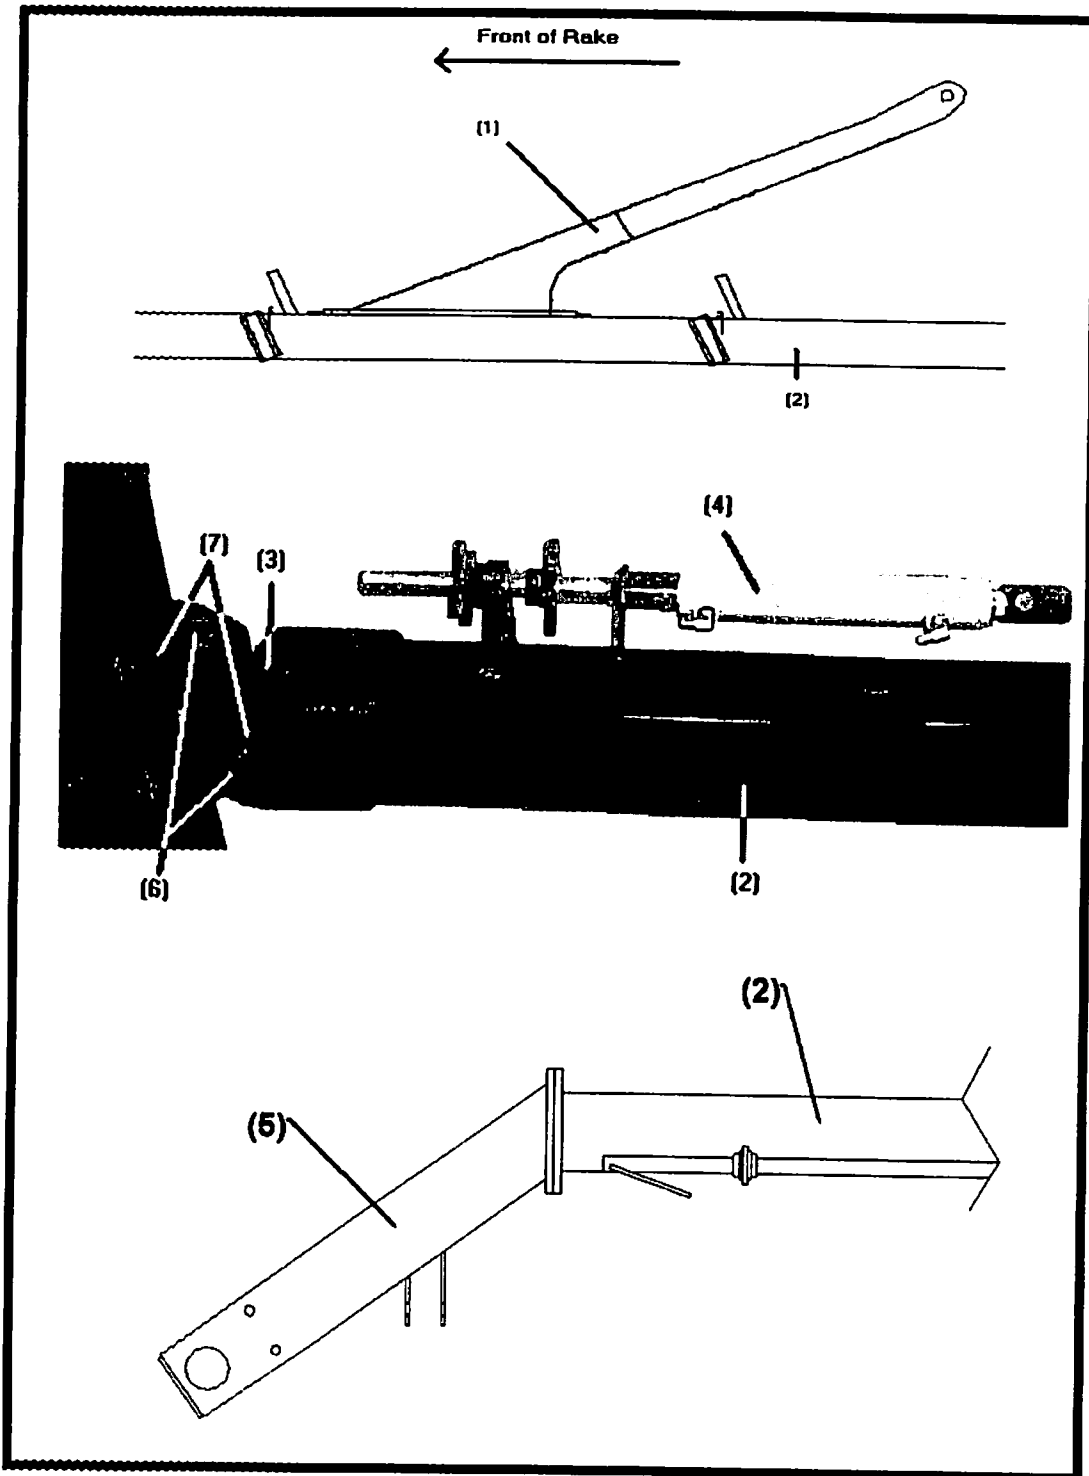

REAR FRAME ASSEMBLY

REAR FRAME ASSEMBLY

PARTS LIST

<u>Ref#</u>	<u>BMI#</u>	<u>Description</u>	<u>Qty.</u>
1	16104	Left Rear Frame	1
2	16105	Right Rear Frame	1
3	16129	Rear Axle Mount	2
Not Shown	14467	5/8" x 1 3/4" NC Bolt	8
Not Shown	11614	5/8" NC Serrated Flange Nut	8
4	16142	Rear Frame Clamp Plate	2
Not Shown	14467	5/8" x 1 3/4" NC Bolt	8
Not Shown	13792	5/8" Lock Washer	8
Not Shown	10176	5/8" NC Nut	8
5	16141	Main Ratchet Jack Body	1
6	16487	Left Ratchet Jack Rod	1
7	16488	Right Ratchet Jack Body	1
Not Shown	16489	Ratchet Jack Pin	2
Not Shown	10580	1/4" X 2" Cotter Pin	2
8	16490	Hose Clip	2
9	13802	3/8" NC Locknut	2

RAKE ARM ASSEMBLY

RAKE ARM ASSEMBLY

PARTS LIST

<u>Ref#</u>	<u>BMI#</u>	<u>Description</u>	<u>Qty.</u>
1	16120	Left Riser Arm	1
	16121	Right Riser Arm	1
Not Shown	16650	Riser Arm Pin Washer	4
Not Shown	16122	Riser Arm Pin	2
Not Shown	16091	Riser Arm U-Bolt	4
Not Shown	16076	3/4" Serrated Flange Nut	8
2	16106	Left Rake Arm (Serial# VR2569 and below)	1
	16538	Left Rake Arm (Serial# VR2570 and above)	1
	16107	Right Rake Arm (Serial# VR2569 and below)	1
	16539	Right Rake Arm (Serial# VR2570 and above)	1
3	16130	Knuckle (Left)	1
	16661	Knuckle (Right)	1
4		Lift Rod Assembly (Page 8)	2
5	16110	Left wrap around castor mount	1
	16111	Right wrap around castor mount	1
Not Shown	14467	5/8" x 1 3/4" NC Bolt	12
Not Shown	11614	5/8" NC Serrated Flange Nut	12
6	16131	Knuckle Pin	4
7	13803	3/8" x 1 1/2" NC Bolt	4
Not Shown	13802	3/8" NC Locknut	4
Not Shown	10580	1/4" x 2" Roll Pin	4
Not Shown	16389	Self Tapping Grease Zerk (90°)	4
Not Shown	16364	Self Tapping Grease Zerk	12