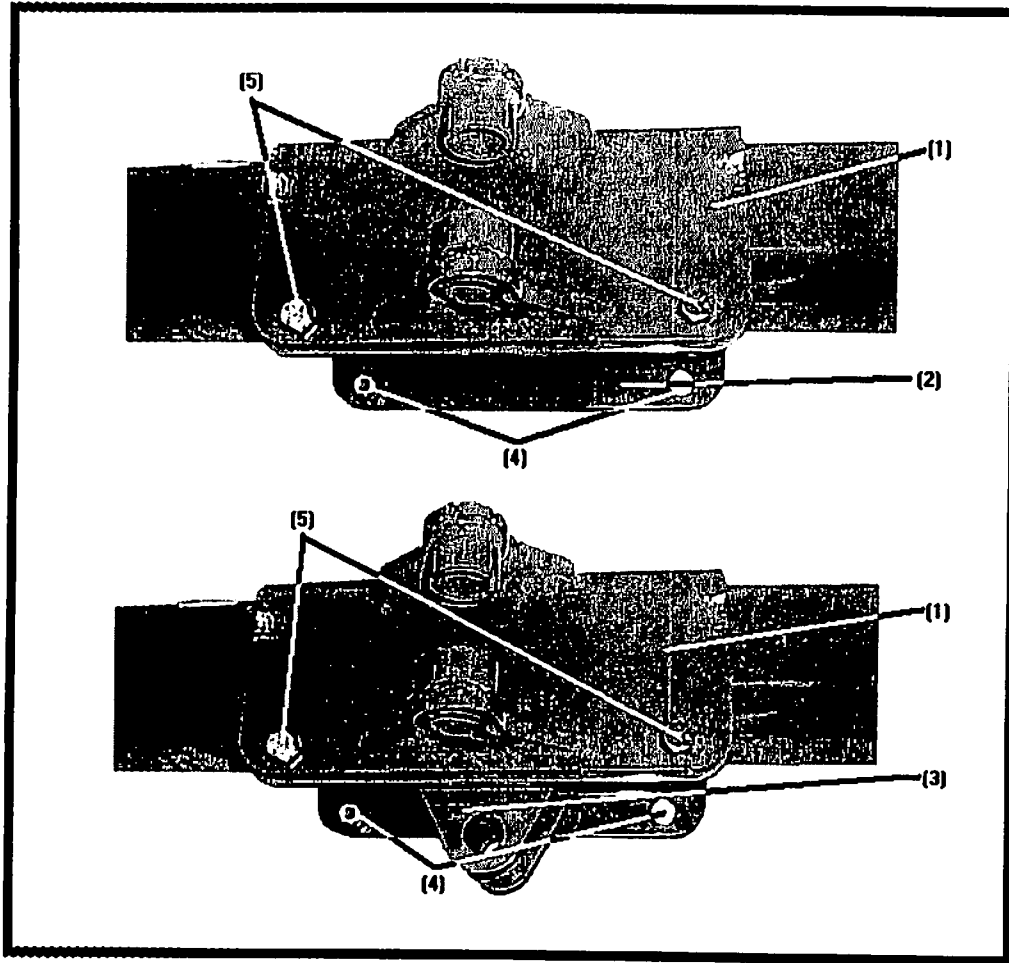

FRAME SLIDES (FRONT AND REAR)

FRAME SLIDES (FRONT AND REAR)

PARTS LIST

<u>Ref#</u>	<u>BMI#</u>	<u>Description</u>	<u>Qty.</u>
1	16116	Slide Top Plate	2
2	16117	Front Slide Bottom Plate	1
3	16118	Rear Slide Bottom Plate	1
4	14443	1/2" NC Locknut	8
5	14461	1/2" x 1 1/2" Bolt	8
Not Shown	16119	Slide Pins	4
Not Shown	10580	1/4" x 2" Roll Pin	4