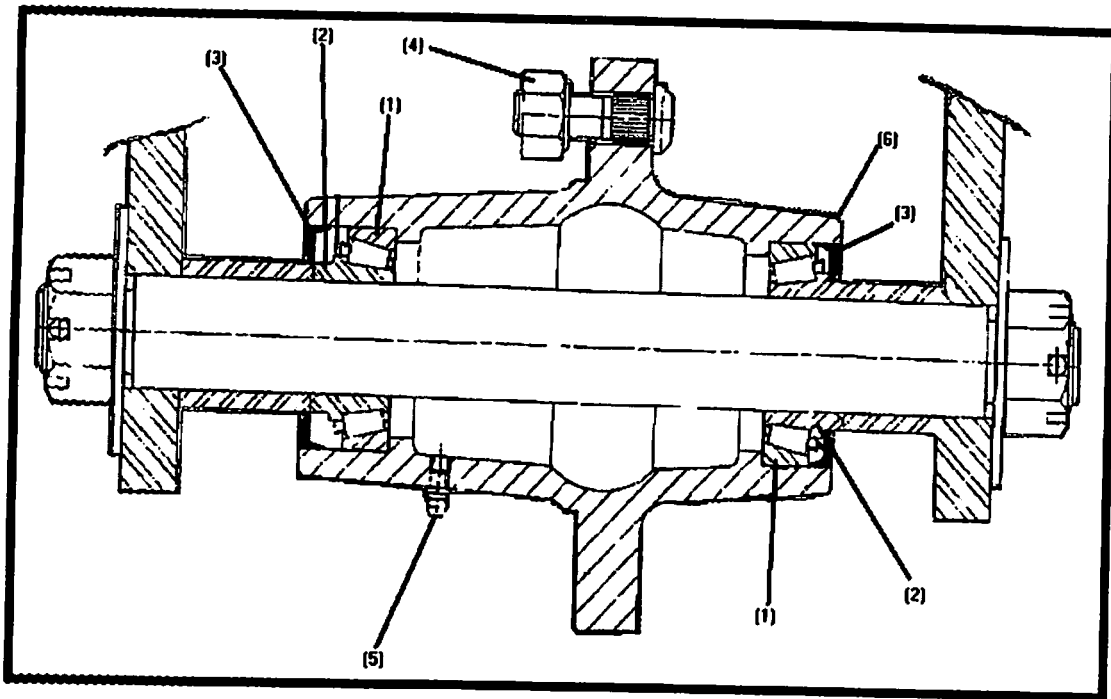

HUB ASSEMBLY (CASTER)

HUB ASSEMBLY (CASTER)

PARTS LIST

<u>Ref#</u>	<u>BMI#</u>	<u>Description</u>	<u>Qty.</u>
1	16295	Caster Hub Cups	4
2	16296	Caster Hub Cones	4
3	16297	Seal	4
4	16356	Wheel Nut	10
5	16364	Self Tapping Grease Zerk	2
6	16725	Caster Wheel w/Cups and Studs	2
Not Shown	16135	Caster Axle	2
Not Shown	16087	1 1/4" NF Castle Nut	2
Not Shown	10580	1/4" x 2" Cotter Pin	2