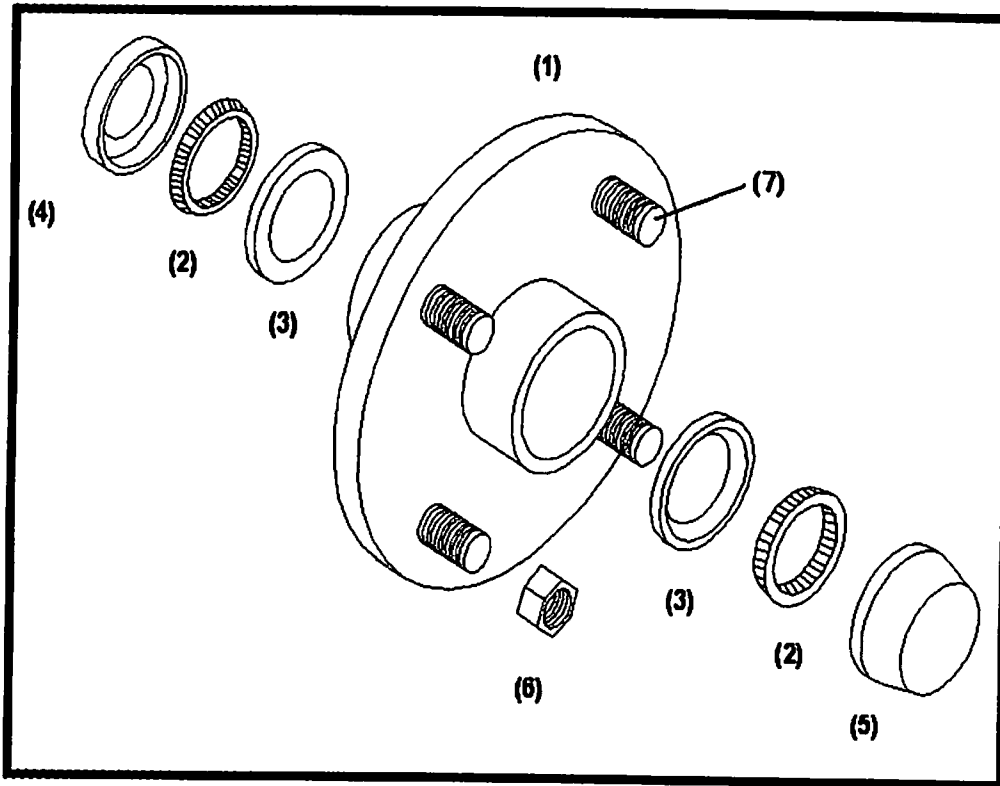

HUB ASSEMBLY (REAR FRAME)

HUB ASSEMBLY (REAR FRAME)

PARTS LIST

<u>Ref#</u>	<u>BMI#</u>	<u>Description</u>	<u>Qty.</u>
1	10082	Inner Cone	2
2	16305	Outer Cone	2
3	16306	Seal	2
4	16308	Dust Cap	2
5	16307	Wheel Bolt	2
6	16724	Hub w/Cups	10
7	10083	Inner Cup	2
8	16304	Outer Cup	2
9	16364	Self Tapping Grease Zerk	2
10	16358	3/4" Castle Nut NF	2
Not Shown	11669	Cotter Pin 3/16" x 1 1/4"	2
11	16323	Rear Wheel Spindle	2

HUB ASSEMBLY (CASTER)

HUB ASSEMBLY (CASTER)

PARTS LIST

<u>Ref#</u>	<u>BMI#</u>	<u>Description</u>	<u>Qty.</u>
1	16295	Caster Hub Cups	4
2	16296	Caster Hub Cones	4
3	16297	Seal	4
4	16356	Wheel Nut	10
5	16364	Self Tapping Grease Zerk	2
6	16725	Caster Wheel w/Cups and Studs	2
Not Shown	16135	Caster Axle	2
Not Shown	16087	1 1/4" NF Castle Nut	2
Not Shown	10580	1/4" x 2" Cotter Pin	2

HUB ASSEMBLY (RAKE WHEEL ARM)

HUB ASSEMBLY (RAKE WHEEL ARM)

PARTS LIST

<u>Ref#</u>	<u>BMI#</u>	<u>Description</u>	<u>Qty.</u>
1	16413	Hub with Studs and Races	2
2	16082	Inner/Outer Bearing	24
3	16081	Inner/Outer Bearing Cup	24
4	16083	Grease Seal	12
5	16084	Dust Cap	12
6	16085	1/2" NF Wheel Nut	48
7	16391	1/2" Wheel Stud	48
Not Shown	16364	Self Tapping Grease Zerk	12
Not Shown	16086	Rake Wheel Spindle	12
Not Shown	16087	Rake Wheel Castle Nut	12
Not Shown	16088	Rake Wheel Spindle Washer	12
Not Shown	16089	1/8" x 1 3/4" cotter pin	12