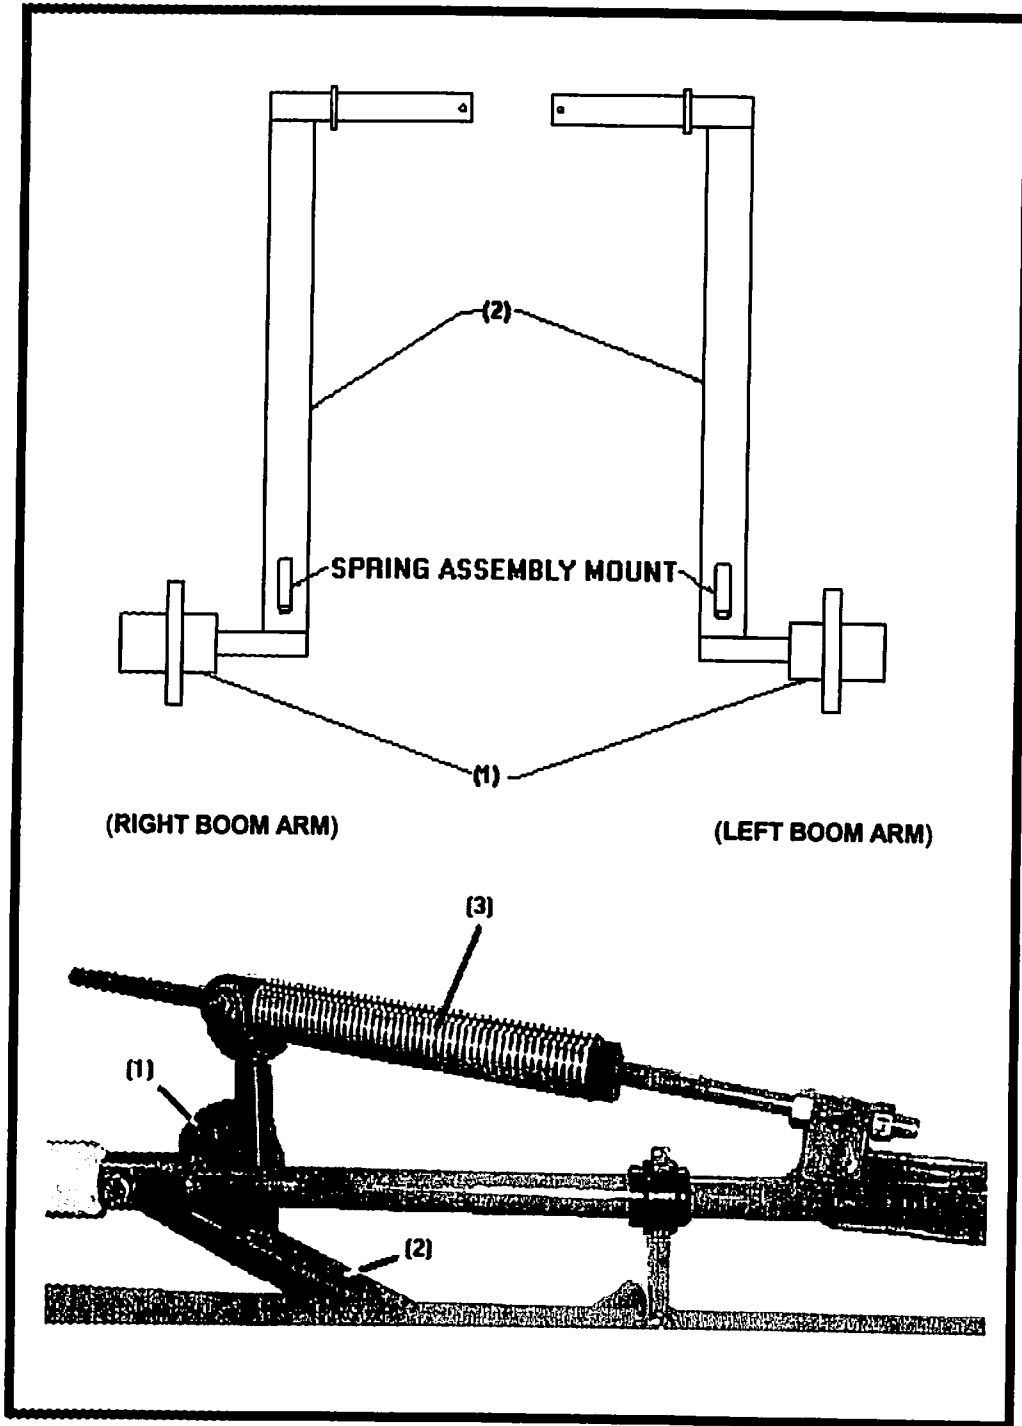

RAKE WHEEL ARM ASSEMBLY