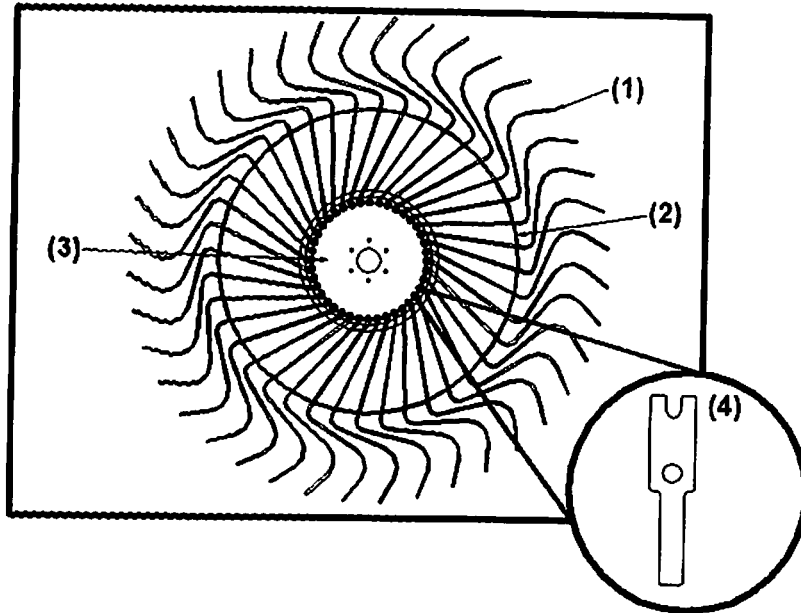

RAKE WHEEL ASSEMBLY

RAKE WHEEL ASSEMBLY

PARTS LIST

<u>Ref#</u>	<u>BMI#</u>	<u>Description</u>	<u>Qty.</u>
	16173	Left Rake Wheel (Serial # VR2569 and below)	6
	16766	Left Rake Wheel (Serial # VR2570 and above)	6
	16174	Right Rake Wheel (Serial #VR2569 and below)	6
	16767	Right Rake Wheel (Serial #VR2570 and above)	6
1	16092	Tines	480
2	16222	Outer Ring (Serial # VR2569 and below)	12
	16788	Outer Ring (Serial # VR2570 and above)	12
3	16498	Center Disk (Serial # VR2569 and below)	12
	16789	Center Disk (Serial # VR2570 and above)	12
Not Shown	13802	3/8" NC Locknut	480
Not Shown	16388	3/8" x 1 1/4" NC Carriage Bolt (Serial # VR 2569 and below)	480
Not Shown		3/8" x (Serial # VR 2570 and above)	480
4	16499	Tooth clip	480
Not Shown	16224	Wind guard	12