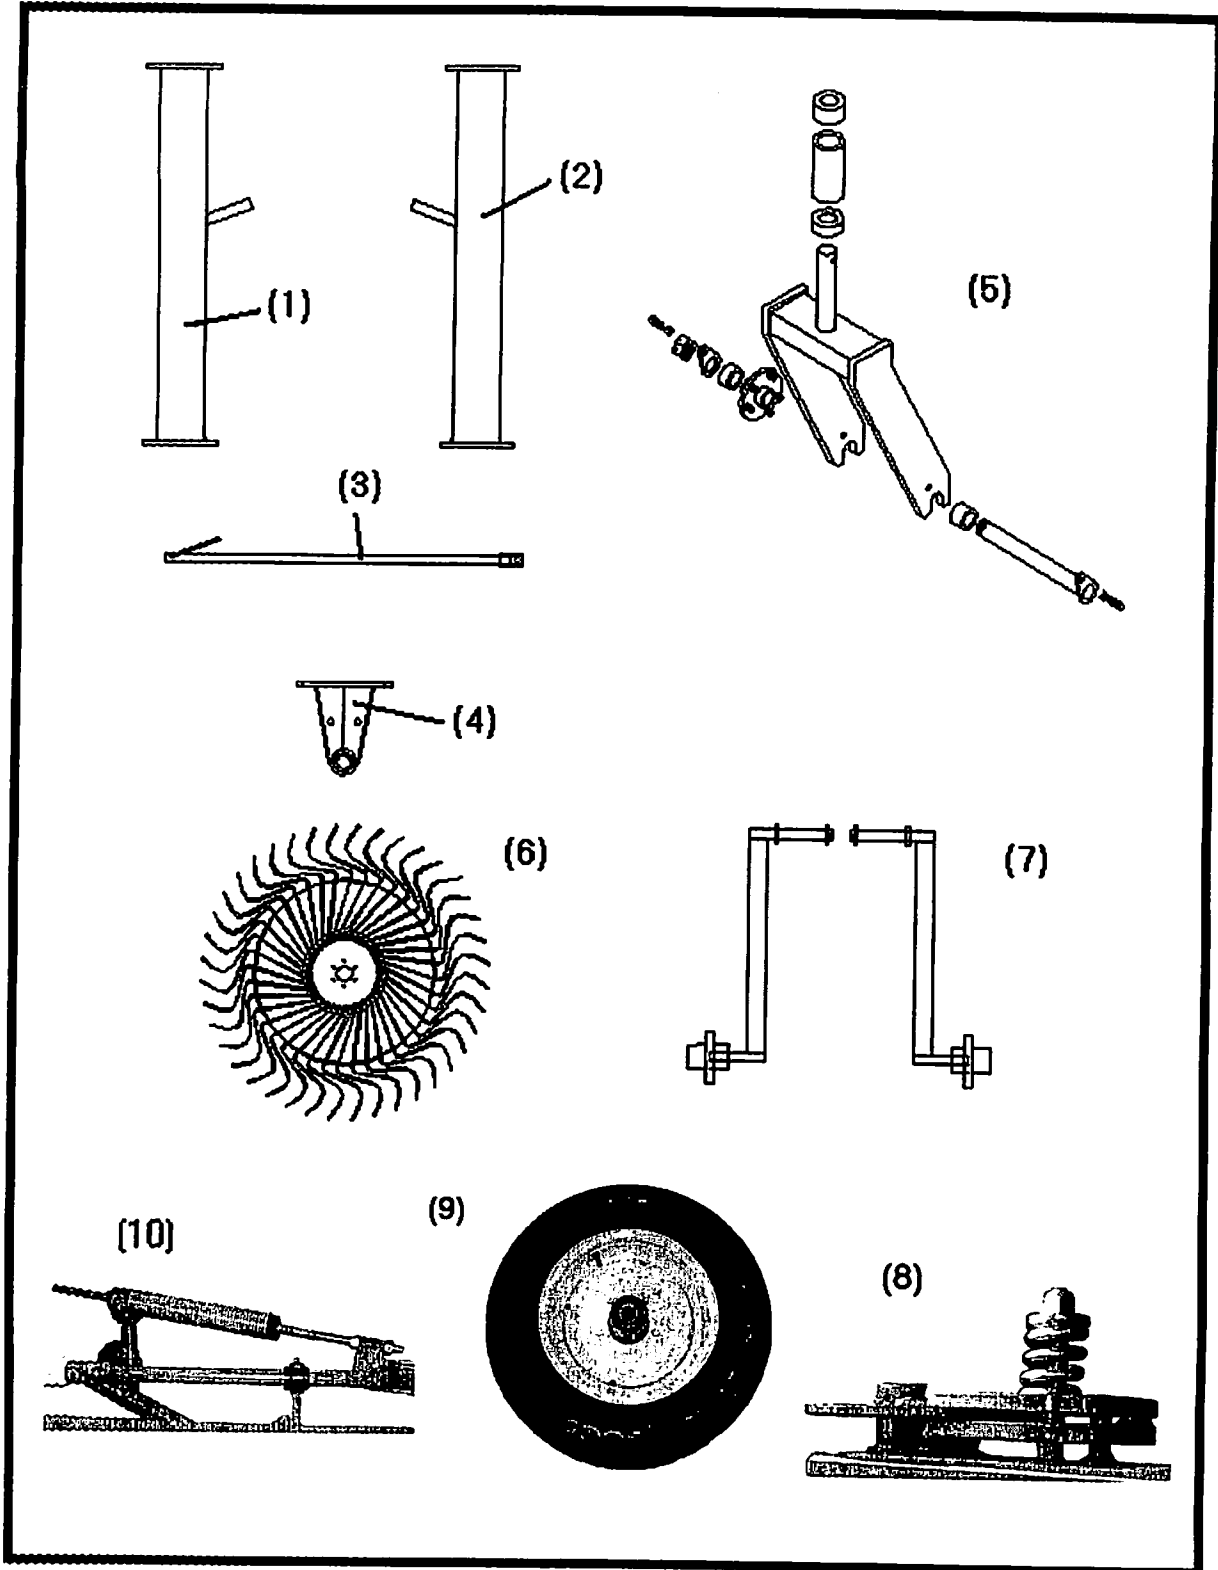

14 WHEEL EXTENSION PARTS