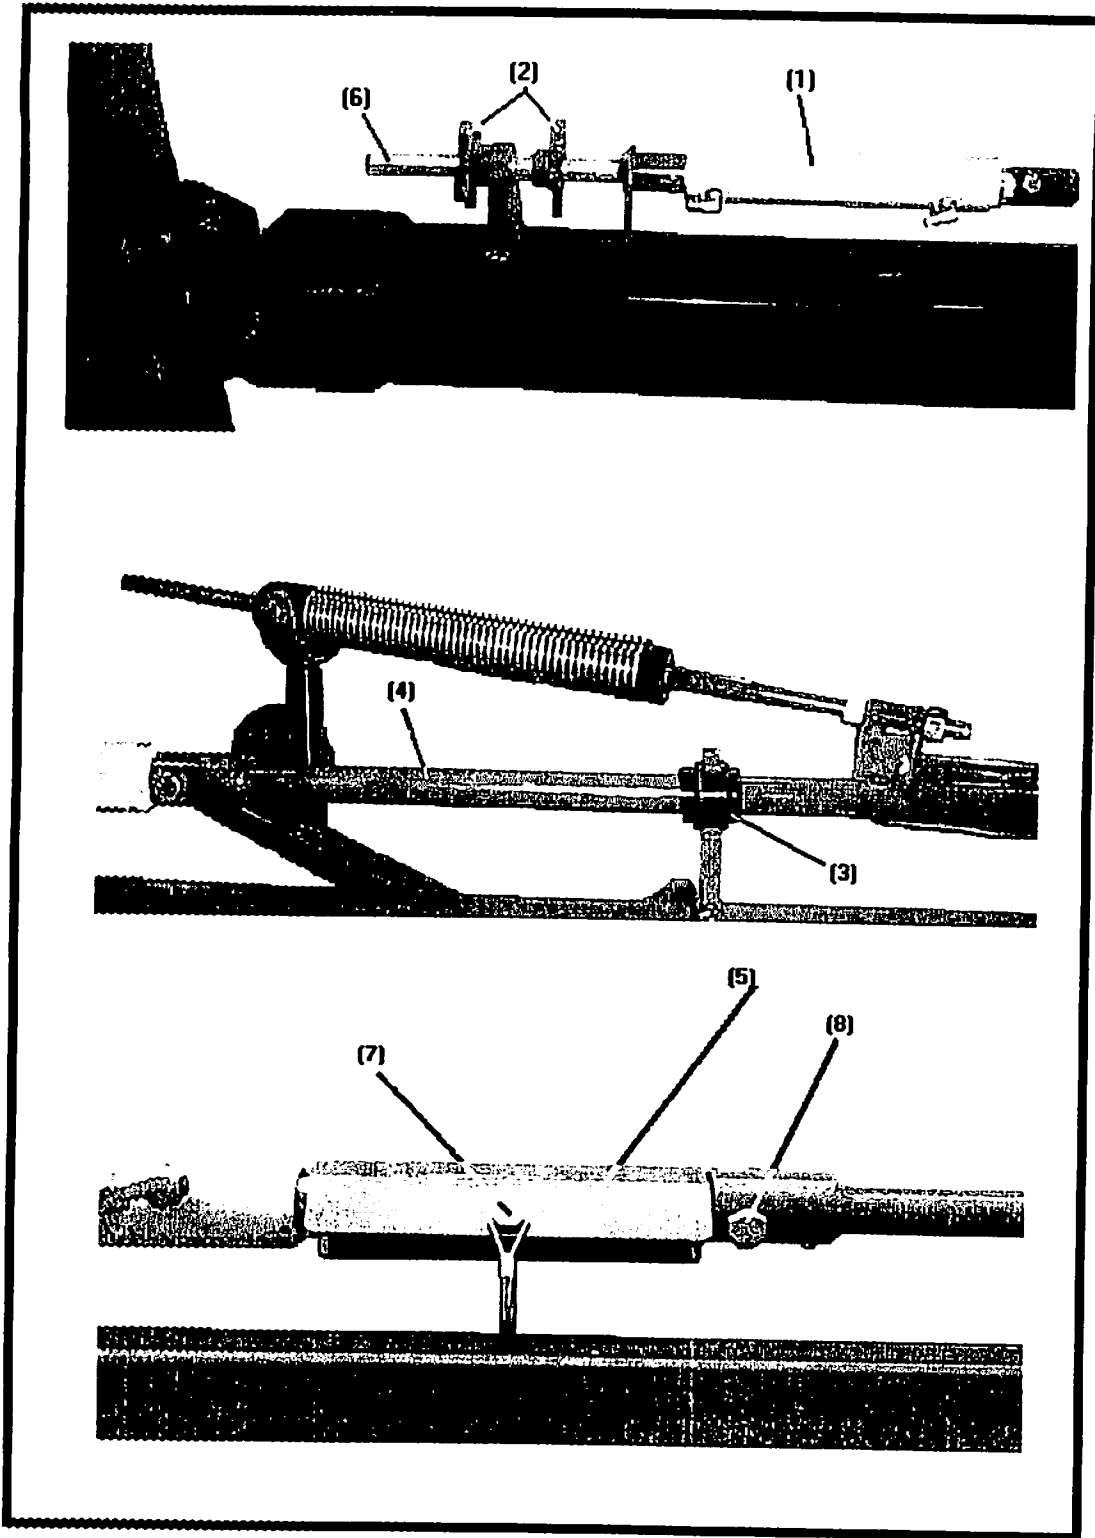

RAKE ARM ASSEMBLY

RAKE ARM ASSEMBLY

PARTS LIST

<u>Ref#</u>	<u>BMI#</u>	<u>Description</u>	<u>Qty.</u>
1	16120	Left Riser Arm	1
	16121	Right Riser Arm	1
Not Shown	16650	Riser Arm Pin Washer	4
Not Shown	16122	Riser Arm Pin	2
Not Shown	16091	Riser Arm U-Bolt	4
Not Shown	16076	3/4" Serrated Flange Nut	8
2	16106	Left Rake Arm (Serial# VR2569 and below)	1
	16538	Left Rake Arm (Serial# VR2570 and above)	1
	16107	Right Rake Arm (Serial# VR2569 and below)	1
	16539	Right Rake Arm (Serial# VR2570 and above)	1
3	16130	Knuckle (Left)	1
	16661	Knuckle (Right)	1
4		Lift Rod Assembly (Page 8)	2
5	16110	Left wrap around castor mount	1
	16111	Right wrap around castor mount	1
Not Shown	14467	5/8" x 1 3/4" NC Bolt	12
Not Shown	11614	5/8" NC Serrated Flange Nut	12
6	16131	Knuckle Pin	4
7	13803	3/8" x 1 1/2" NC Bolt	4
Not Shown	13802	3/8" NC Locknut	4
Not Shown	10580	1/4" x 2" Roll Pin	4
Not Shown	16389	Self Tapping Grease Zerk (90°)	4
Not Shown	16364	Self Tapping Grease Zerk	12

LIFT ROD ASSEMBLY

LIFT ROD ASSEMBLY

PARTS LIST

<u>Ref#</u>	<u>BMI#</u>	<u>Description</u>	<u>Qty.</u>
1	10317	Hydraulic Cylinder-Lift Rod (Page 23)	2
2	16133	Adjuster Nut	4
3	16099	Lift Rod Bushing	12
4	16112	Main Lift Rod	2
5	16497	Cylinder Safety Lock	2
6	16134	Left Threaded Rod (Left Assembly)	1
	16483	Right Threaded Rod (Right Assembly)	1
7	12050	Tension PTO Clip	2
8	13805	1/2" x 2 1/4" NC Bolt	4
Not Shown	14443	1/2" NC Locknut	4